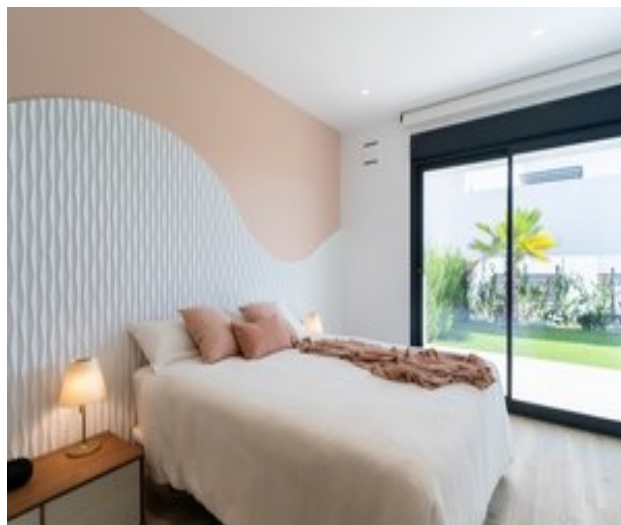

Key Features

- Benitachell, Alicante
- 2 bedrooms
- 2 bathrooms
- 88 m² build
- 0 m² plot
- Swimming Pool: Yes

Description

NEW BUILD RESIDENTIAL IN CUMBRE DEL SOL

New Built modern apartments with 2 bedrooms and 2 bathrooms, kitchen open to the living room, with various models to choose from: terrace and garden on the ground floor apartments,